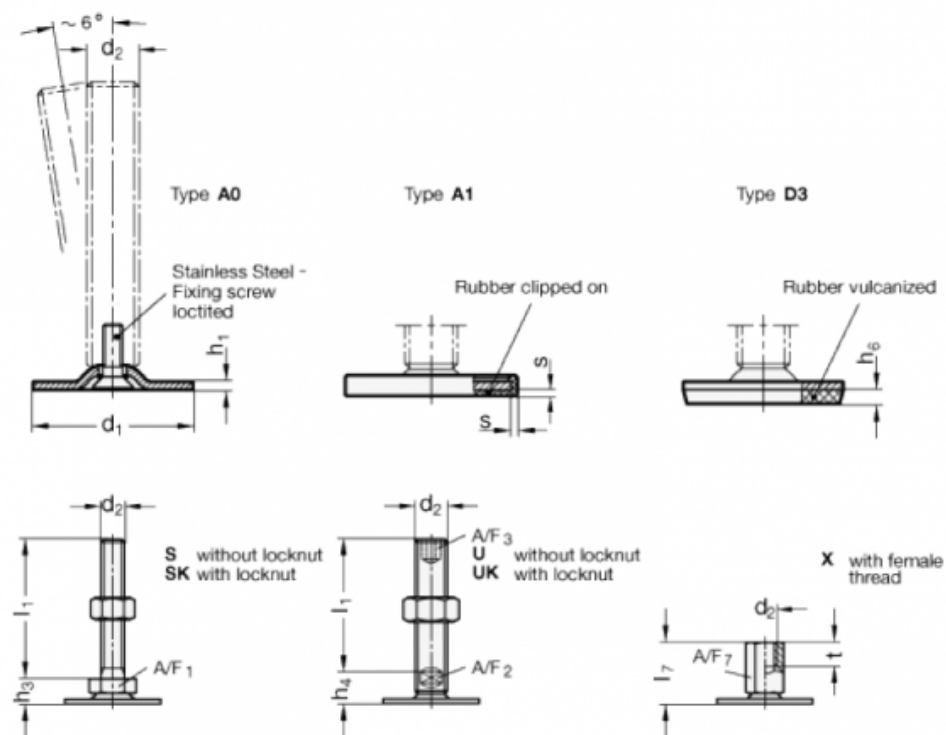

Data Sheet

Article number: 204060M863A0S

Description: E+G levelling foot
GN 40-60-M8-63-A0-S

Note: S Without nut, External hexagon at the bottom

Measures

A/F1	= 17
d1	= 60
d2	= M8
h1	= 2.5
h3	= 11
h6	=
l1	= 63
s	=